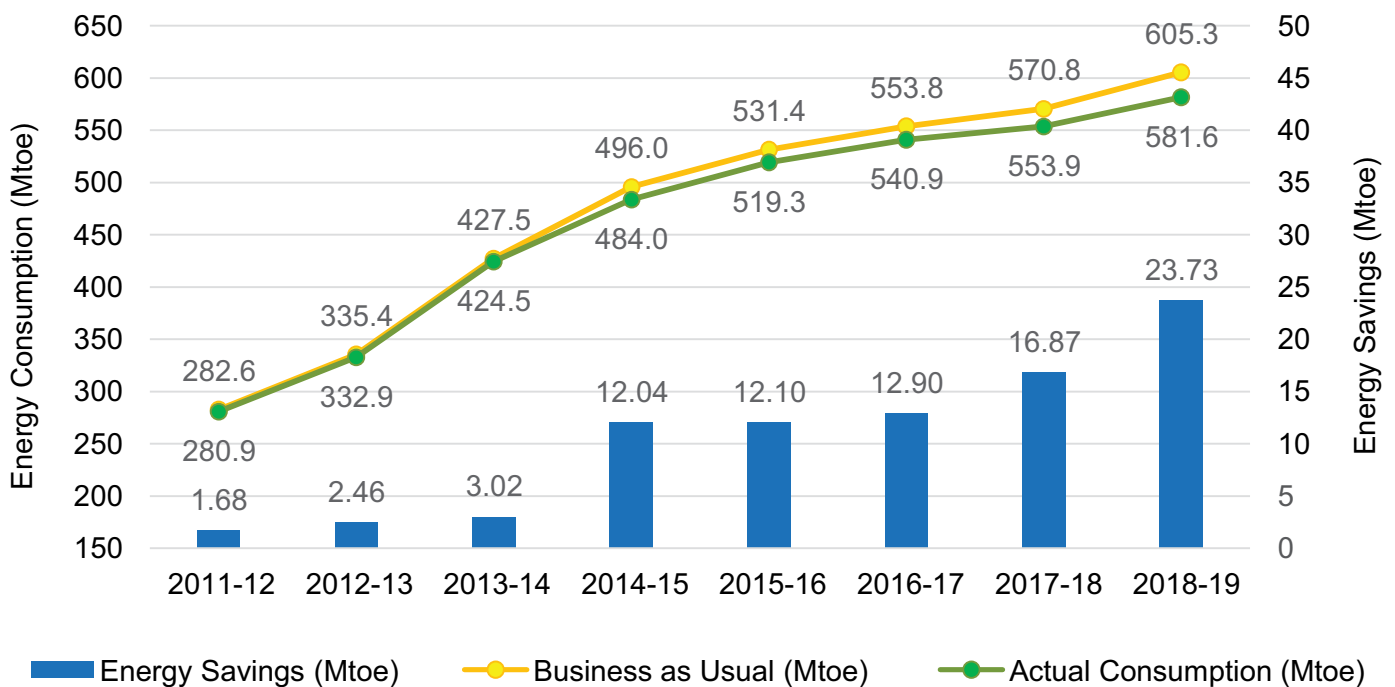

23.73
Mtoe
Energy Savings

89,122
INR Cr.
Monetary Savings

151.74
MtCO₂
Emission Reductions

Energy Efficiency Schemes

Sector

Sector Wise Energy Savings

Industries have the highest share (49.18%) in the total energy savings, while domestic sector has the maximum share (67%) in electrical energy savings.

Industry

Domestic

Agriculture

Municipal

Transport

Commercial

Impact of various EE measures on the Energy Consumption of the country

Total Energy Savings vis-à-vis Total Energy Consumption