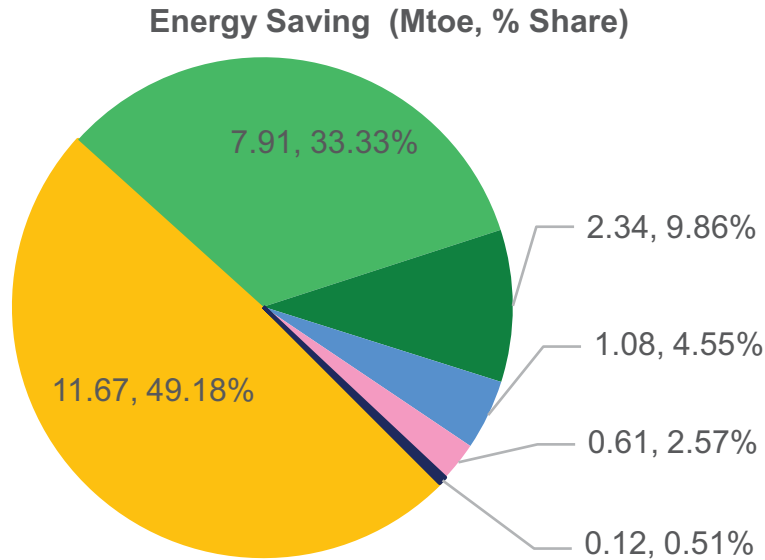

GOVERNMENT OF INDIA
MINISTRY OF POWER

IMPACT OF ENERGY EFFICIENCY MEASURES FOR THE YEAR 2018-19

Impact of Energy Efficiency Measures (2018-19)

BEE conducts an annual study comparing the actual energy consumption in a particular year with estimated energy consumption had the current energy efficiency measures were not undertaken i.e. counterfactual

Output of the Study

Electricity saved in terms of Billion Unit

Total energy saved in terms of Mtoe

Energy Cost savings in terms of INR Crore

Emission Reduction in terms of Million tonne of CO₂

136.37
BU
Electricity Savings

23.73
Mtoe
Energy Savings

89,122
INR Cr.
Monetary Savings

151.74
MtCO₂
Emission Reductions

Energy Efficiency Schemes

Sector

Sector Wise Energy Savings

Industries have the highest share (49.18%) in the total energy savings, while domestic sector has the maximum share (67%) in electrical energy savings.

Industry

Domestic

Agriculture

Municipal

Transport

Commercial

Impact of various EE measures on the Energy Consumption of the country

Total Energy Savings vis-à-vis Total Energy Consumption