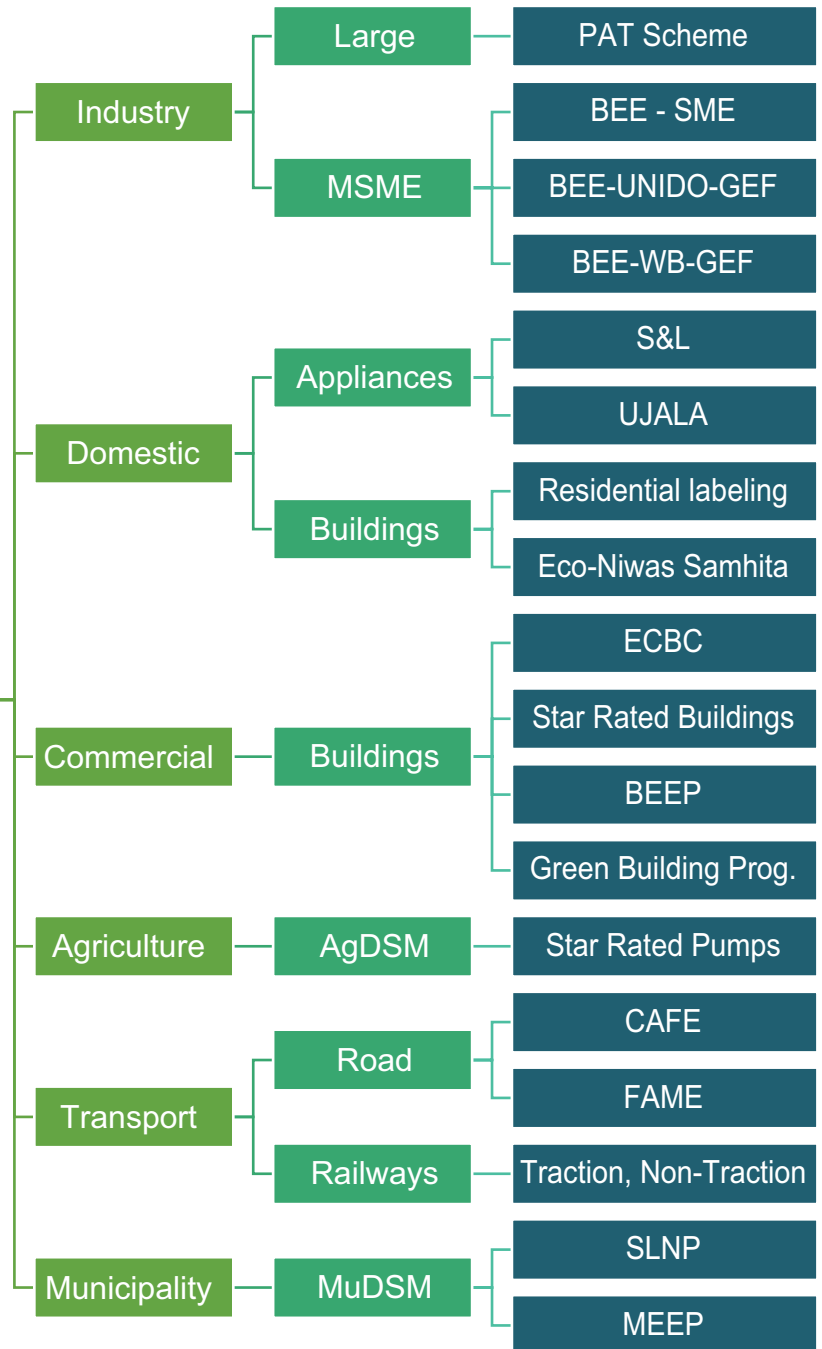

GOVERNMENT OF INDIA
MINISTRY OF POWER

IMPACT OF ENERGY EFFICIENCY MEASURES FOR THE YEAR 2018-19

Impact of Energy Efficiency Measures (2018-19)

BEE conducts an annual study comparing the actual energy consumption in a particular year with estimated energy consumption had the current energy efficiency measures were not undertaken i.e. counterfactual

Output of the Study

Electricity saved in terms of Billion Unit

Total energy saved in terms of Mtoe

Energy Cost savings in terms of INR Crore

Emission Reduction in terms of Million tonne of CO₂

136.37
BU
Electricity Savings

23.73
Mtoe
Energy Savings

89,122
INR Cr.
Monetary Savings

151.74
MtCO₂
Emission Reductions

Energy Efficiency Schemes

Sector

Sector Wise Energy Savings

Industries have the highest share (49.18%) in the total energy savings, while domestic sector has the maximum share (67%) in electrical energy savings.

Industry

Domestic

Agriculture

Municipal

Transport

Commercial

Impact of various EE measures on the Energy Consumption of the country

Total Energy Savings vis-à-vis Total Energy Consumption